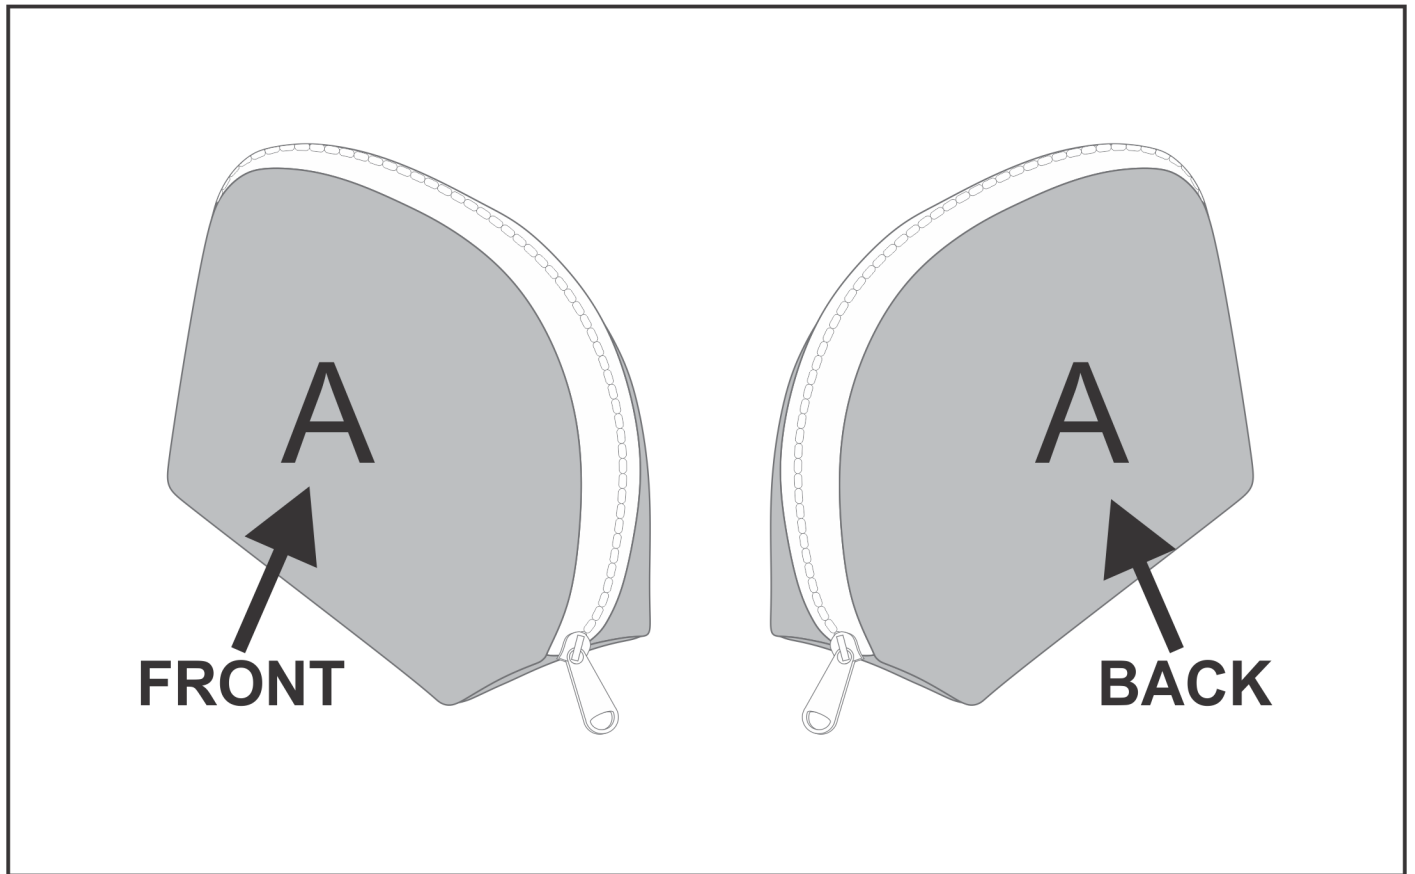

### Need to know:

- Includes 1-Position Sublimation (setup fees apply)
- **Please Note: We cannot guarantee 100% logo Alignment on all Brandable Panels.**
- **Branding on Front Panel Only.**

#### **Position A**

1. Custom Sublimation A (CPSUB-A)  
Full Colour  
Size: 341mm wide x 535mm high